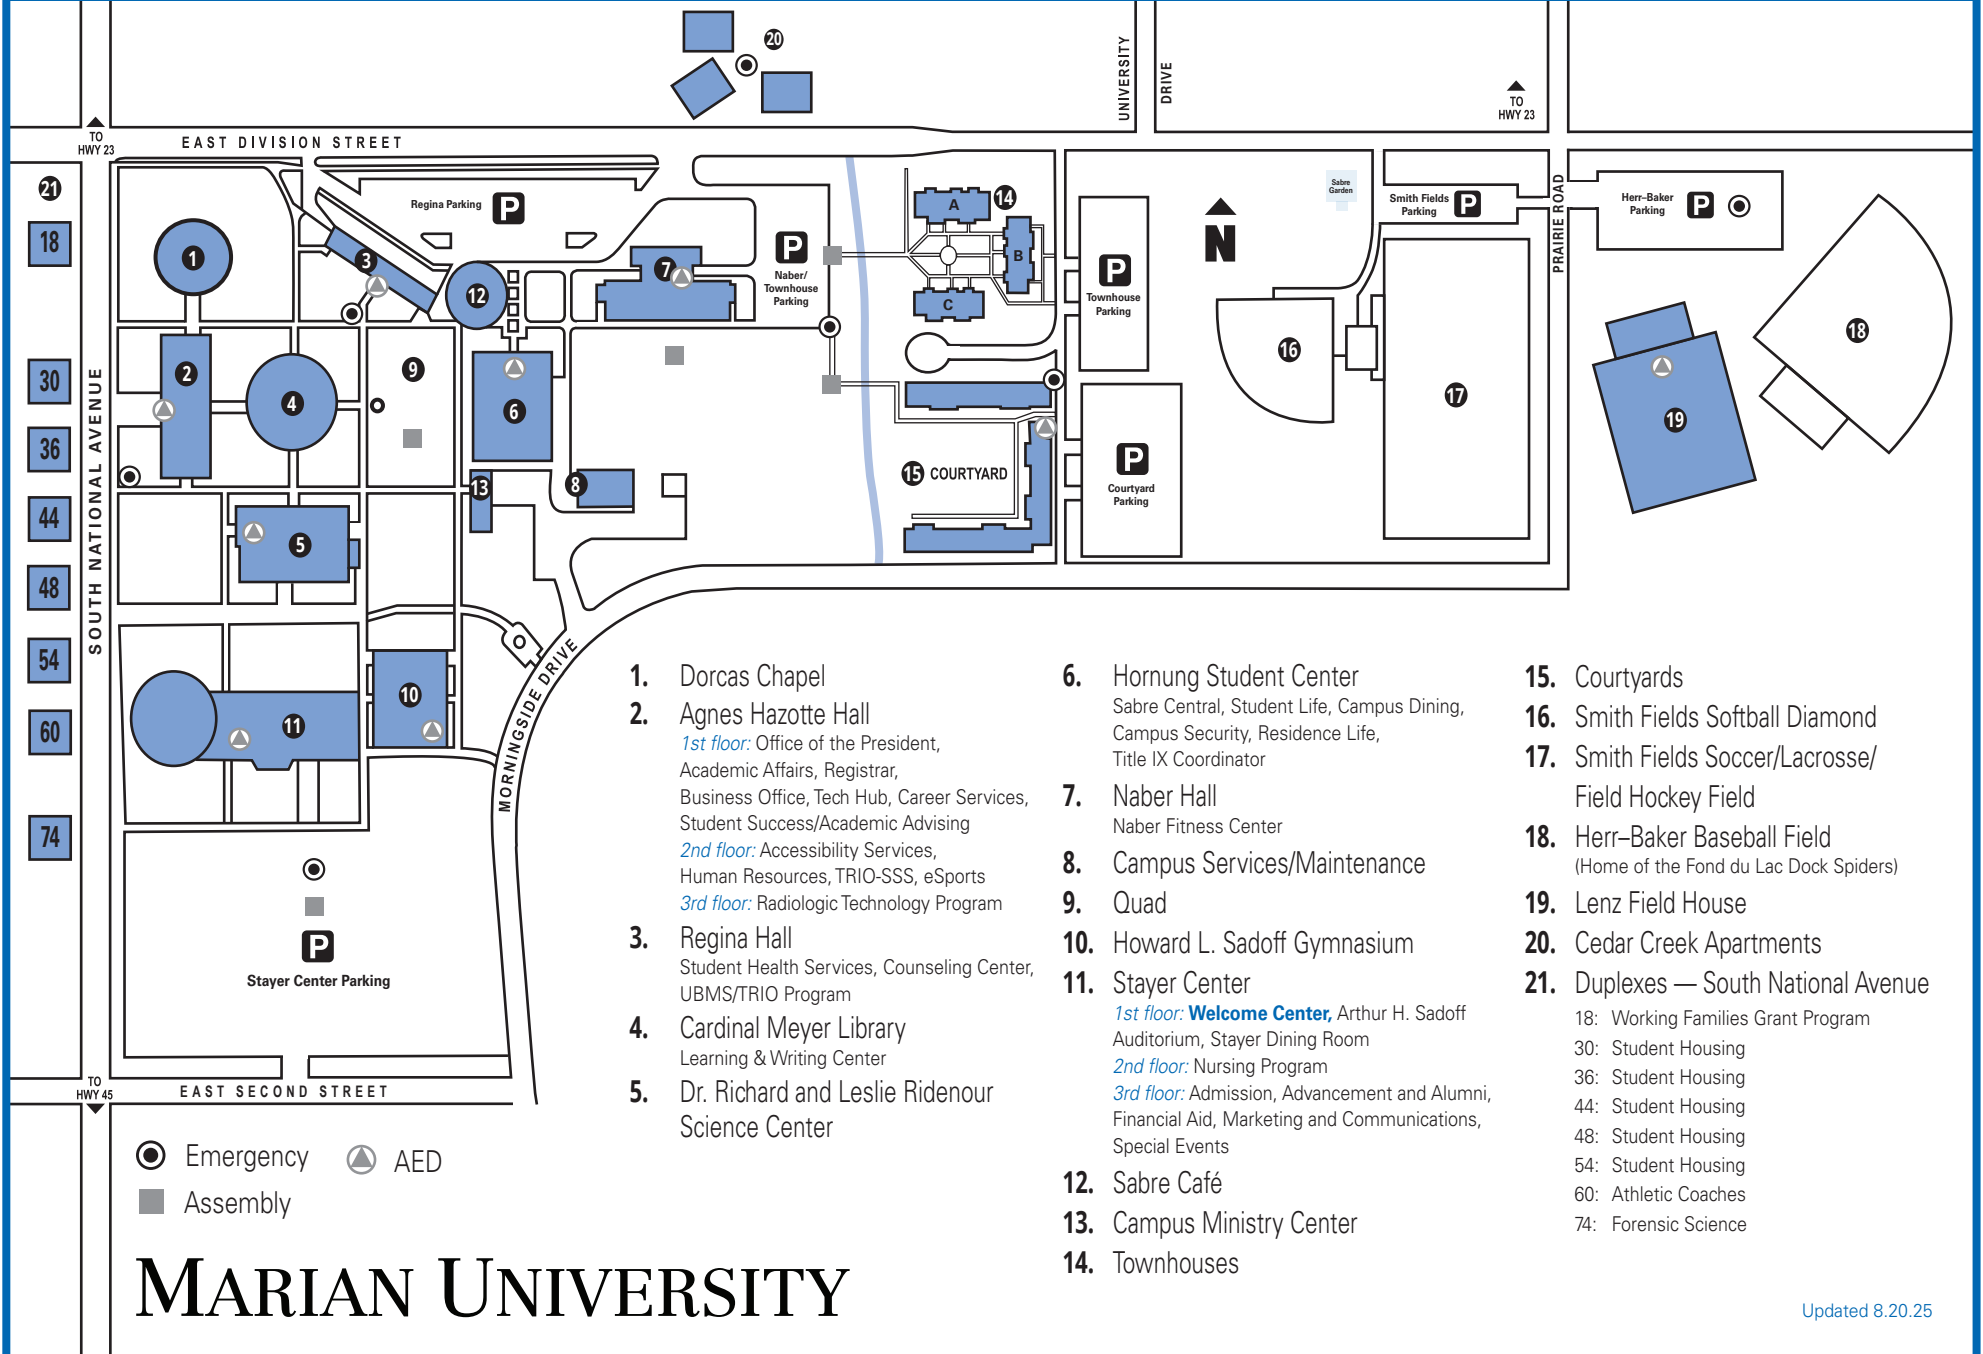

Marian University Campus Map

- 1. Dorcas Chapel
- 2. Agnes Hazotte Hall
1st floor: Office of the President, Academic Affairs, Registrar, Business Office, Tech Hub, Career Services, Student Success/Academic Advising
2nd floor: Accessibility Services, Human Resources, TRIO-SSS, eSports
3rd floor: Radiologic Technology Program
- 3. Regina Hall
Student Health Services, Counseling Center, UBMS/TRIO Program
- 4. Cardinal Meyer Library
Learning & Writing Center
- 5. Dr. Richard and Leslie Ridenour Science Center
- 6. Hornung Student Center
Sabre Central, Student Life, Campus Dining, Campus Security, Residence Life, Title IX Coordinator
- 7. Naber Hall
Naber Fitness Center
- 8. Campus Services/Maintenance
- 9. Quad
- 10. Howard L. Sadoff Gymnasium
- 11. Stayer Center
1st floor: **Welcome Center**, Arthur H. Sadoff Auditorium, Stayer Dining Room
2nd floor: Nursing Program
3rd floor: Admission, Advancement and Alumni, Financial Aid, Marketing and Communications, Special Events
- 12. Sabre Café
- 13. Campus Ministry Center
- 14. Townhouses
- 15. Courtyards
- 16. Smith Fields Softball Diamond
- 17. Smith Fields Soccer/Lacrosse/Field Hockey Field
- 18. Herr-Baker Baseball Field
(Home of the Fond du Lac Dock Spiders)
- 19. Lenz Field House
- 20. Cedar Creek Apartments
- 21. Duplexes — South National Avenue
 - 18: Working Families Grant Program
 - 30: Student Housing
 - 36: Student Housing
 - 44: Student Housing
 - 48: Student Housing
 - 54: Student Housing
 - 60: Athletic Coaches
 - 74: Forensic Science

MARIAN UNIVERSITY