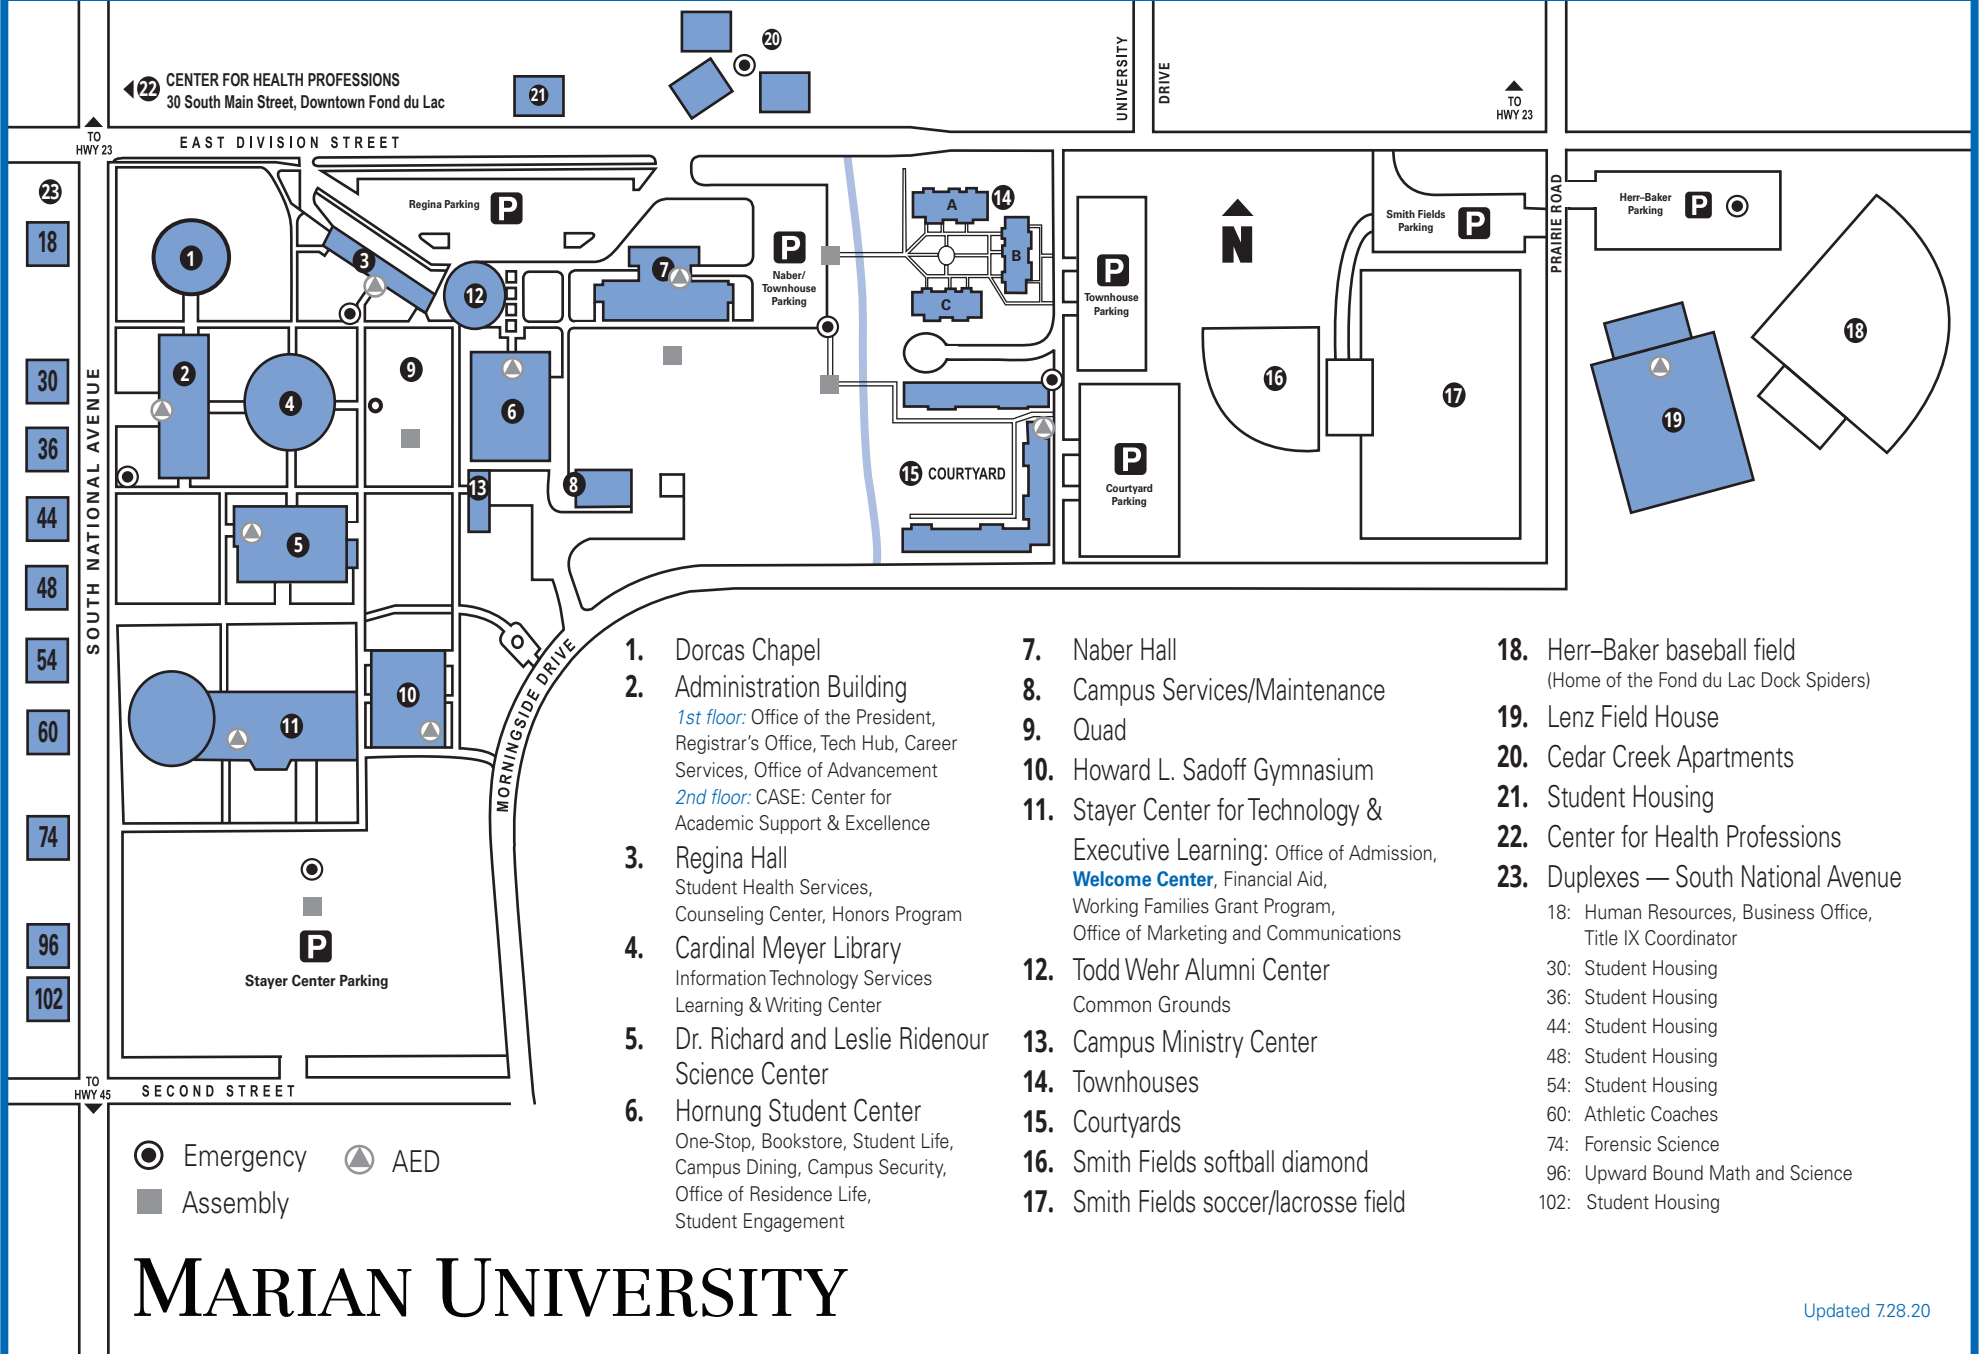

# Marian University Campus Map

- 1. Dorcas Chapel
- 2. Administration Building  
*1st floor:* Office of the President, Registrar's Office, Tech Hub, Career Services, Office of Advancement  
*2nd floor:* CASE: Center for Academic Support & Excellence
- 3. Regina Hall  
Student Health Services, Counseling Center, Honors Program
- 4. Cardinal Meyer Library  
Information Technology Services  
Learning & Writing Center
- 5. Dr. Richard and Leslie Ridenour Science Center
- 6. Hornung Student Center  
One-Stop, Bookstore, Student Life, Campus Dining, Campus Security, Office of Residence Life, Student Engagement
- 7. Naber Hall
- 8. Campus Services/Maintenance
- 9. Quad
- 10. Howard L. Sadoff Gymnasium
- 11. Stayer Center for Technology & Executive Learning: Office of Admission, **Welcome Center**, Financial Aid, Working Families Grant Program, Office of Marketing and Communications
- 12. Todd Wehr Alumni Center  
Common Grounds
- 13. Campus Ministry Center
- 14. Townhouses
- 15. Courtyards
- 16. Smith Fields softball diamond
- 17. Smith Fields soccer/lacrosse field
- 18. Herr-Baker baseball field  
(Home of the Fond du Lac Dock Spiders)
- 19. Lenz Field House
- 20. Cedar Creek Apartments
- 21. Student Housing
- 22. Center for Health Professions
- 23. Duplexes — South National Avenue  
18: Human Resources, Business Office, Title IX Coordinator  
30: Student Housing  
36: Student Housing  
44: Student Housing  
48: Student Housing  
54: Student Housing  
60: Athletic Coaches  
74: Forensic Science  
96: Upward Bound Math and Science  
102: Student Housing

**MARIAN UNIVERSITY**