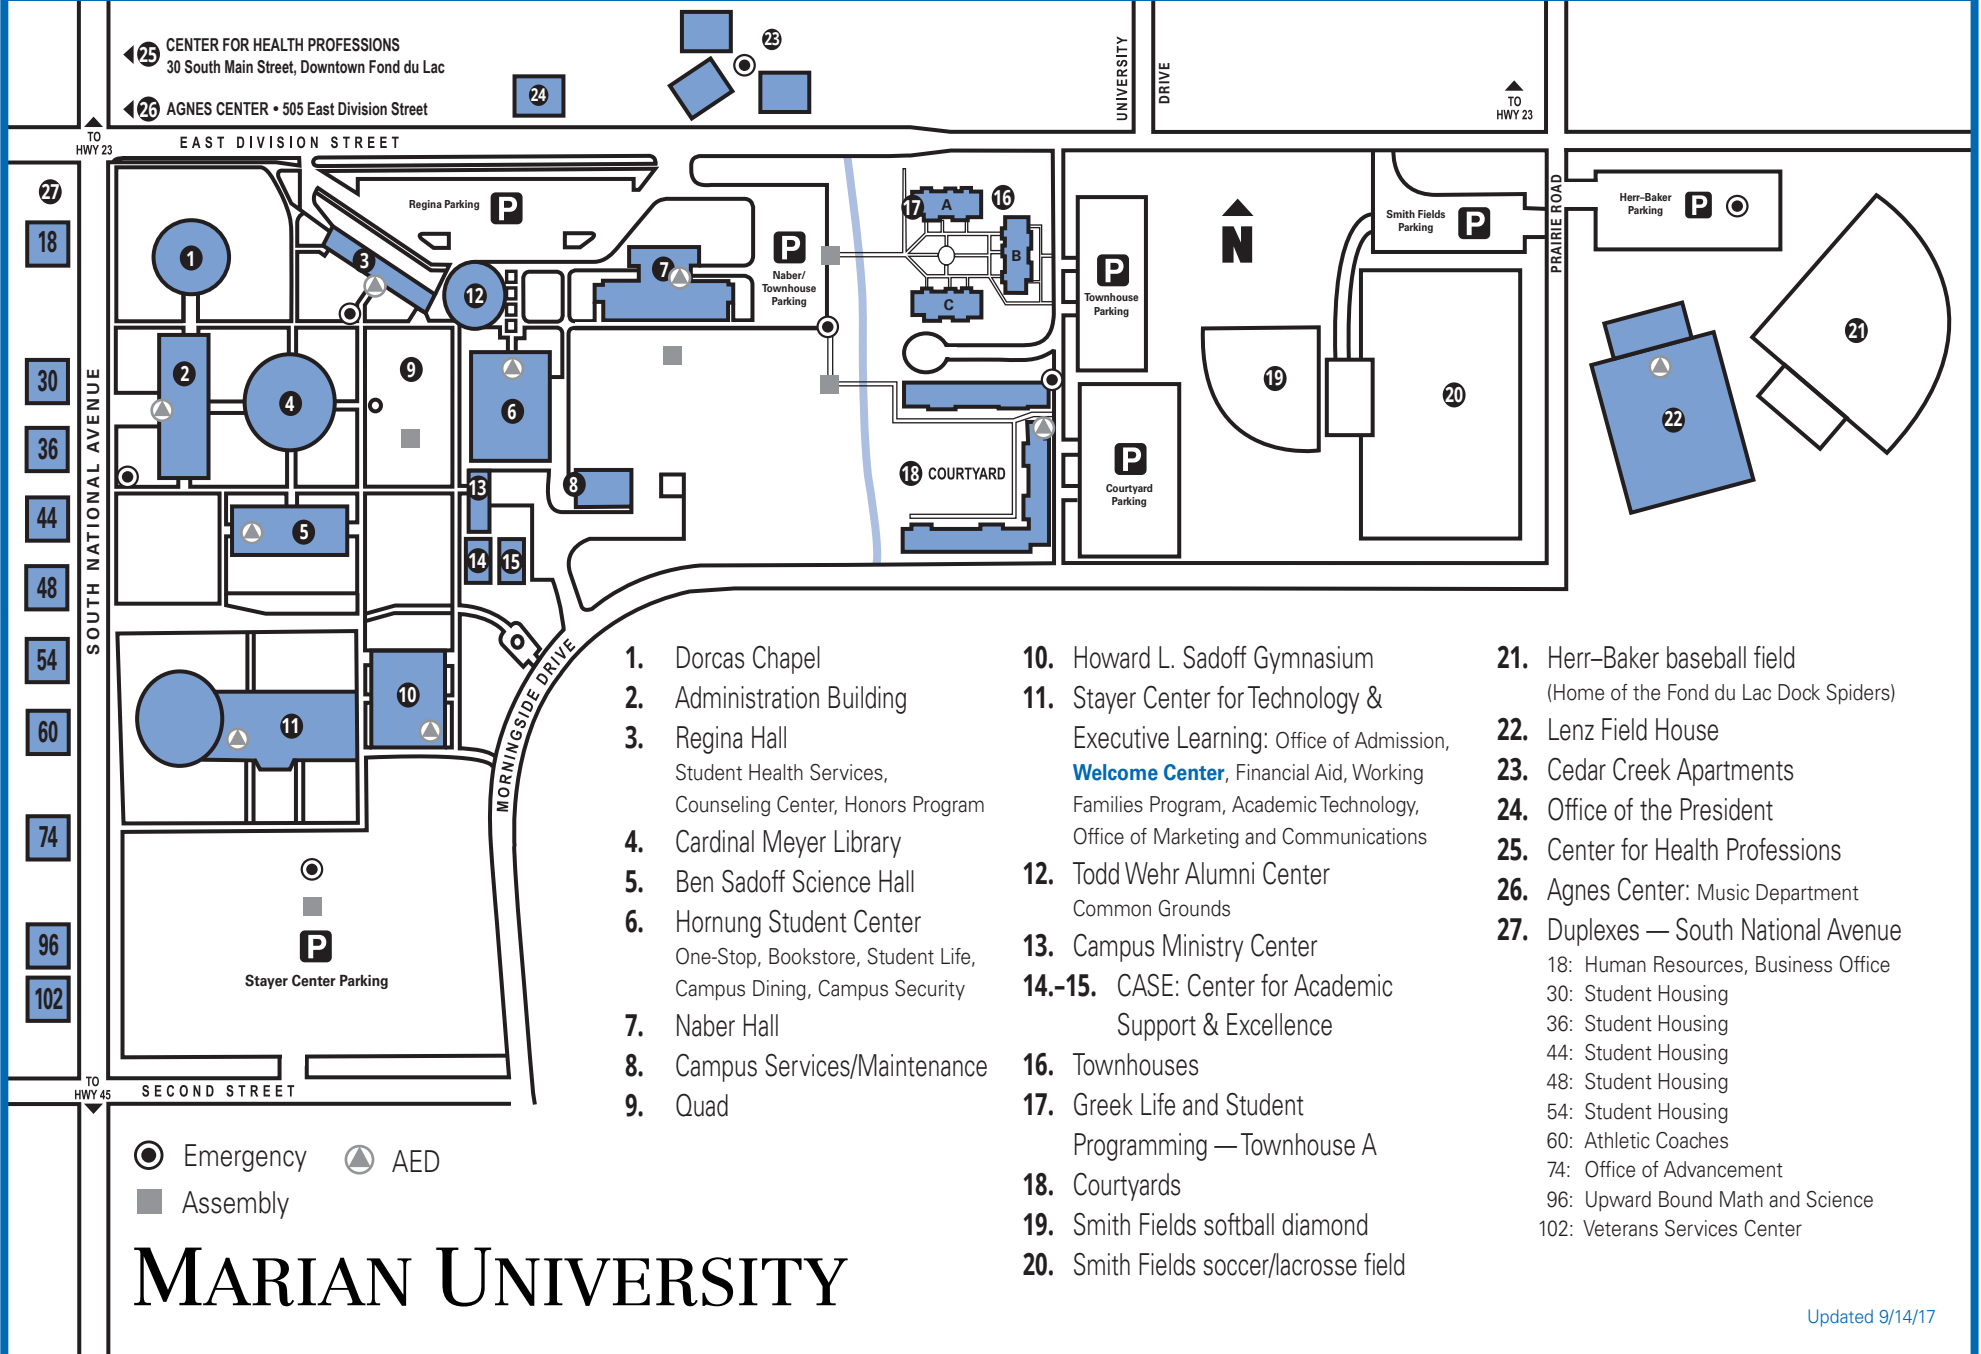

Marian University Campus Map

25 CENTER FOR HEALTH PROFESSIONS
 30 South Main Street, Downtown Fond du Lac
 26 AGNES CENTER • 505 East Division Street

- 1. Dorcas Chapel
- 2. Administration Building
- 3. Regina Hall
Student Health Services,
Counseling Center, Honors Program
- 4. Cardinal Meyer Library
- 5. Ben Sadoff Science Hall
- 6. Hornung Student Center
One-Stop, Bookstore, Student Life,
Campus Dining, Campus Security
- 7. Naber Hall
- 8. Campus Services/Maintenance
- 9. Quad
- 10. Howard L. Sadoff Gymnasium
- 11. Stayer Center for Technology &
Executive Learning: Office of Admission,
Welcome Center, Financial Aid, Working
Families Program, Academic Technology,
Office of Marketing and Communications
- 12. Todd Wehr Alumni Center
Common Grounds
- 13. Campus Ministry Center
- 14.-15. CASE: Center for Academic
Support & Excellence
- 16. Townhouses
- 17. Greek Life and Student
Programming — Townhouse A
- 18. Courtyards
- 19. Smith Fields softball diamond
- 20. Smith Fields soccer/lacrosse field
- 21. Herr-Baker baseball field
(Home of the Fond du Lac Dock Spiders)
- 22. Lenz Field House
- 23. Cedar Creek Apartments
- 24. Office of the President
- 25. Center for Health Professions
- 26. Agnes Center: Music Department
- 27. Duplexes — South National Avenue
18: Human Resources, Business Office
30: Student Housing
36: Student Housing
44: Student Housing
48: Student Housing
54: Student Housing
60: Athletic Coaches
74: Office of Advancement
96: Upward Bound Math and Science
102: Veterans Services Center

MARIAN UNIVERSITY