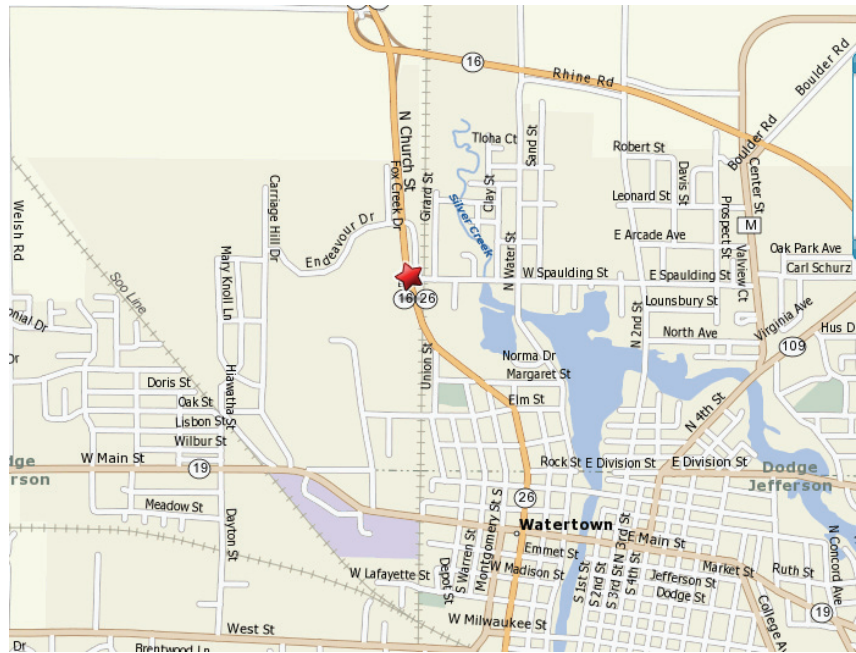

Marian University-Watertown
807 N. Church St. (Hwy 26)
Watertown

From the north follow Hwy. 151 and exit south to Hwy. 26 (Juneau/Watertown exit). (NOTE: Do not take Business 26, which is the first Hwy. 26 sign.) If coming from Milwaukee, take I94 west to Hwy. 26 (Juneau/Watertown exit). Stay on Hwy. 26 to the address listed.