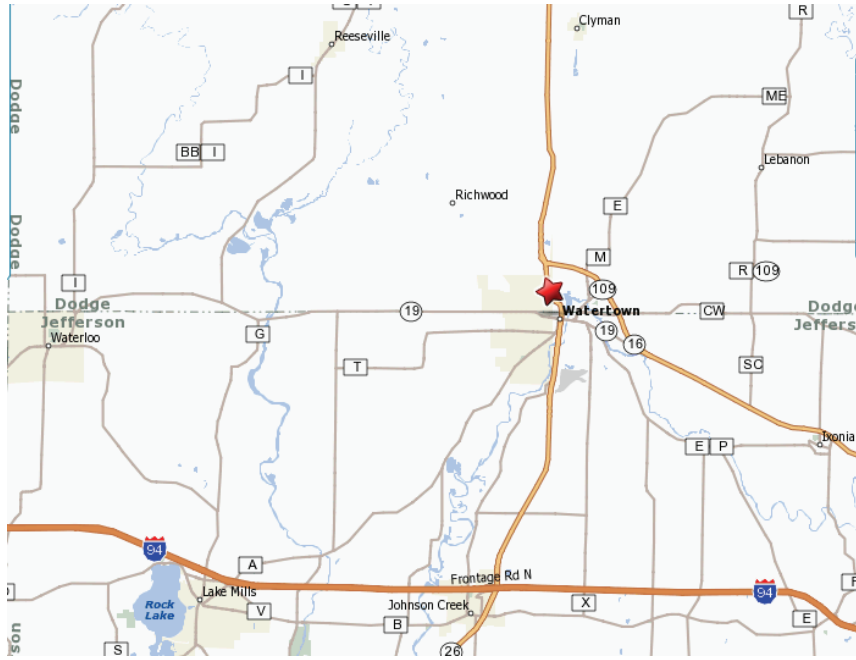

Marian University-Watertown
807 N. Church St. (Hwy 26)
Watertown

From the north follow Hwy. 151 and exit south to Hwy. 26 (Juneau/Watertown exit). (NOTE: Do not take Business 26, which is the first Hwy. 26 sign.) If coming from Milwaukee, take I94 west to Hwy. 26 (Juneau/Watertown exit). Stay on Hwy. 26 to the address listed.